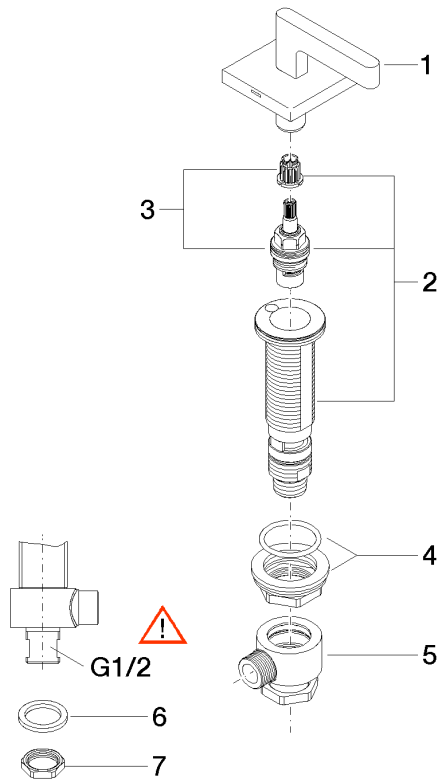

**Deck valve anti-clockwise closing cold - Brushed Durabronz (23kt Gold)**

CL.1

20 000 716

- hole diameter 32 mm
- rosette 60 x 60 mm
- with cold marking

Fits: CL.1, CYO

	Brushed Durabronz (23kt Gold)	20 000 716-28
	Chrome	20 000 716-00
	Brushed Platinum	20 000 716-06
	Dark Chrome	20 000 716-19
	Brushed Champagne (22kt Gold)	20 000 716-46
	Champagne (22kt Gold)	20 000 716-47
	Brushed Dark Platinum	20 000 716-99

20 000 716

mm [inches]

Flow rate chart

Certificates

LGA\_28688.

20 000 716

Parts for other finishes can be found here: [Chrome](#)

### Spare parts list

No.	Item Number	Name	Quantity used	Delivery time
1	90 20 70 057 01-28	handle ( cold )	1	20
2	04 17 11 058 32 90	side panel	1	2
3	90 90 03 132 00 90	top	1	2
4	04 23 10 032 78 90	fixing set	1	2
5	04 17 11 023 10 90	distributor	1	2
6	09 30 11 059 90	disc	1	2
7	09 23 10 012 90	nut	1	2