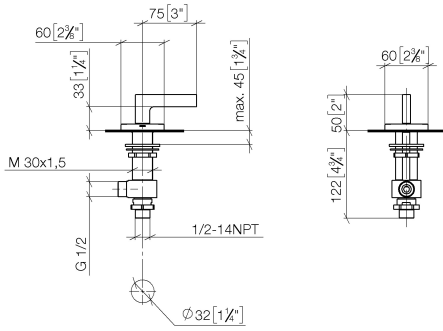

**Deck valve anti-clockwise closing cold - Brushed Durabronz (23kt Gold)**

CL.1

20 000 716

- hole diameter 32 mm
- rosette 60 x 60 mm
- with cold marking

Fits: CL.1, CYO

	Brushed Durabronz (23kt Gold)	20 000 716-28
	Chrome	20 000 716-00
	Brushed Platinum	20 000 716-06
	Dark Chrome	20 000 716-19
	Brushed Champagne (22kt Gold)	20 000 716-46
	Champagne (22kt Gold)	20 000 716-47
	Brushed Dark Platinum	20 000 716-99

20 000 716

mm [inches]

Flow rate chart

Certificates

LGA\_28688.

20 000 716

Parts for other finishes can be found here: [Chrome](#)

### Spare parts list

No.	Item Number	Name	Quantity used	Delivery time
1	90 20 70 057 01-28	handle ( cold )	1	20
2	04 17 11 058 32 90	side panel	1	2
3	90 90 03 132 00 90	top	1	2
4	04 23 10 032 78 90	fixing set	1	2
5	04 17 11 023 10 90	distributor	1	2
6	09 30 11 059 90	disc	1	2
7	09 23 10 012 90	nut	1	2